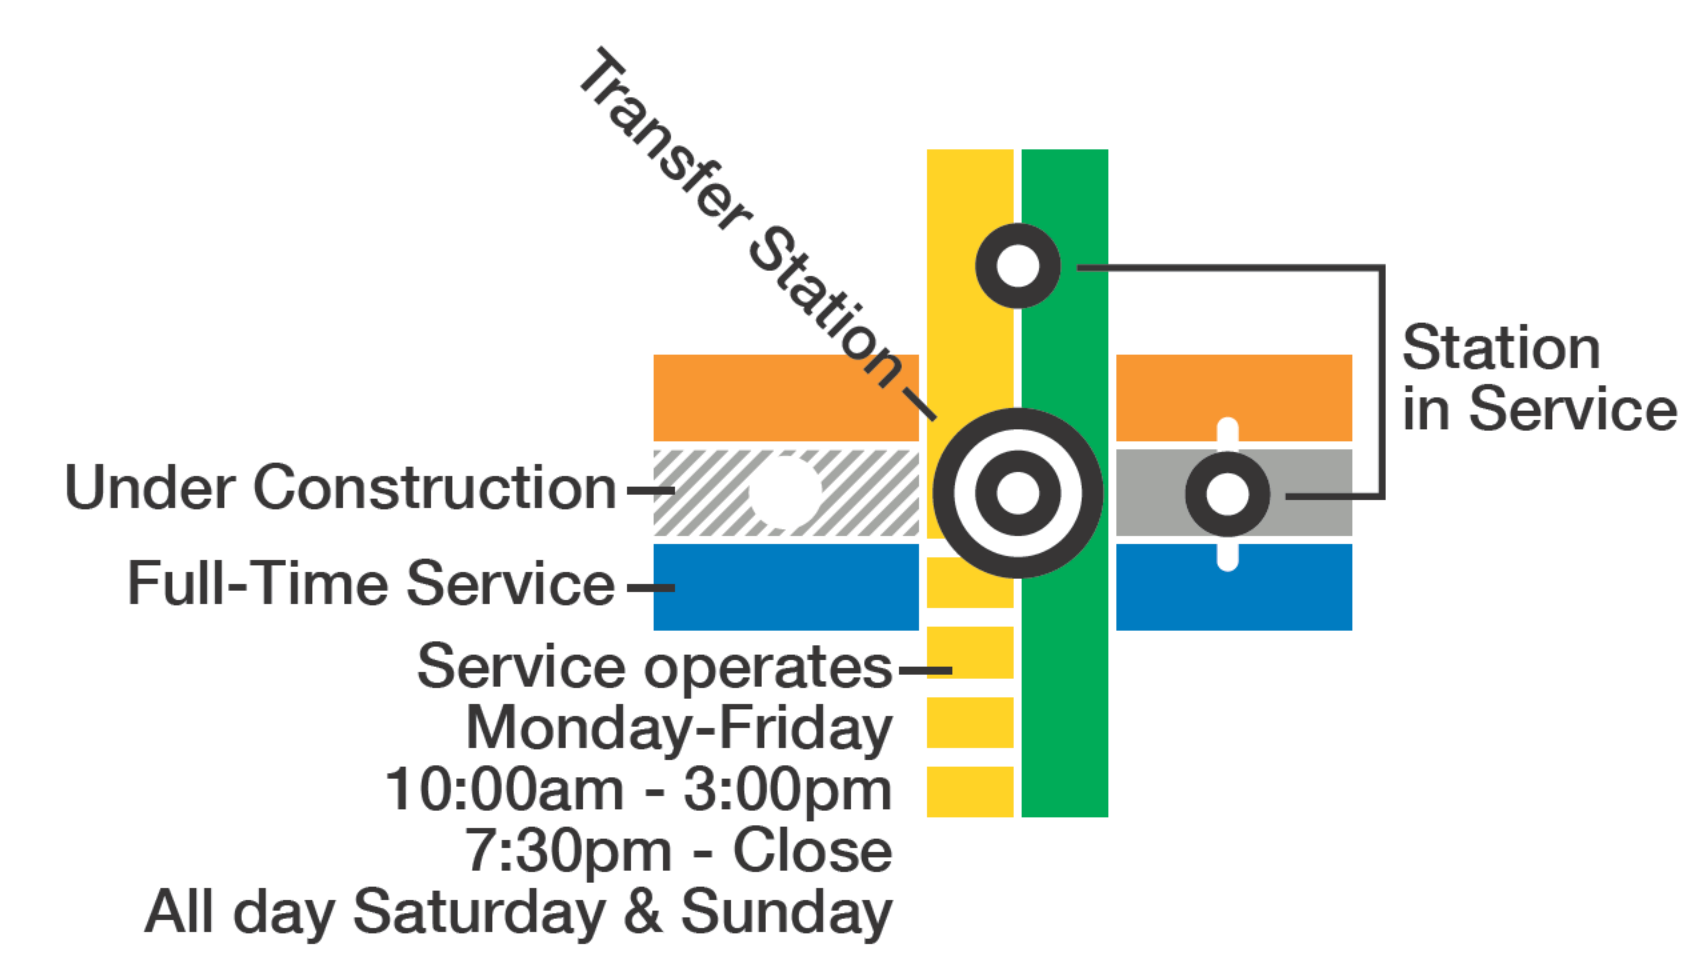

M metro System Map

wmata.com
Customer Information Service: 202-637-7000
TTY Phone: 202-962-2033
Metro Transit Police: 202-962-2121

1. ## Legend
2. **RD** Red Line • Glenmont / Shady Grove
   - **OR** Orange Line • New Carrollton / Vienna
   - **BL** Blue Line • Franconia-Springfield / Largo Town Center
   - **GR** Green Line • Branch Ave / Greenbelt
   - **YL** Yellow Line • Huntington / Mt Vernon Sq / Fort Totten
   - **SV** Silver Line • Wiehle-Reston East / Largo Town Center

1. ## Station Features
2. Bus to Airport
   - Parking
   - Hospital
   - Airport
3. ## Connecting Rail Systems

Metro is accessible.

Map is not to scale

No Smoking

No Eating or Drinking

No Animals (except service animals)

No Audio (without earphones)

No Littering or Spitting

No Dangerous or Flammable Items